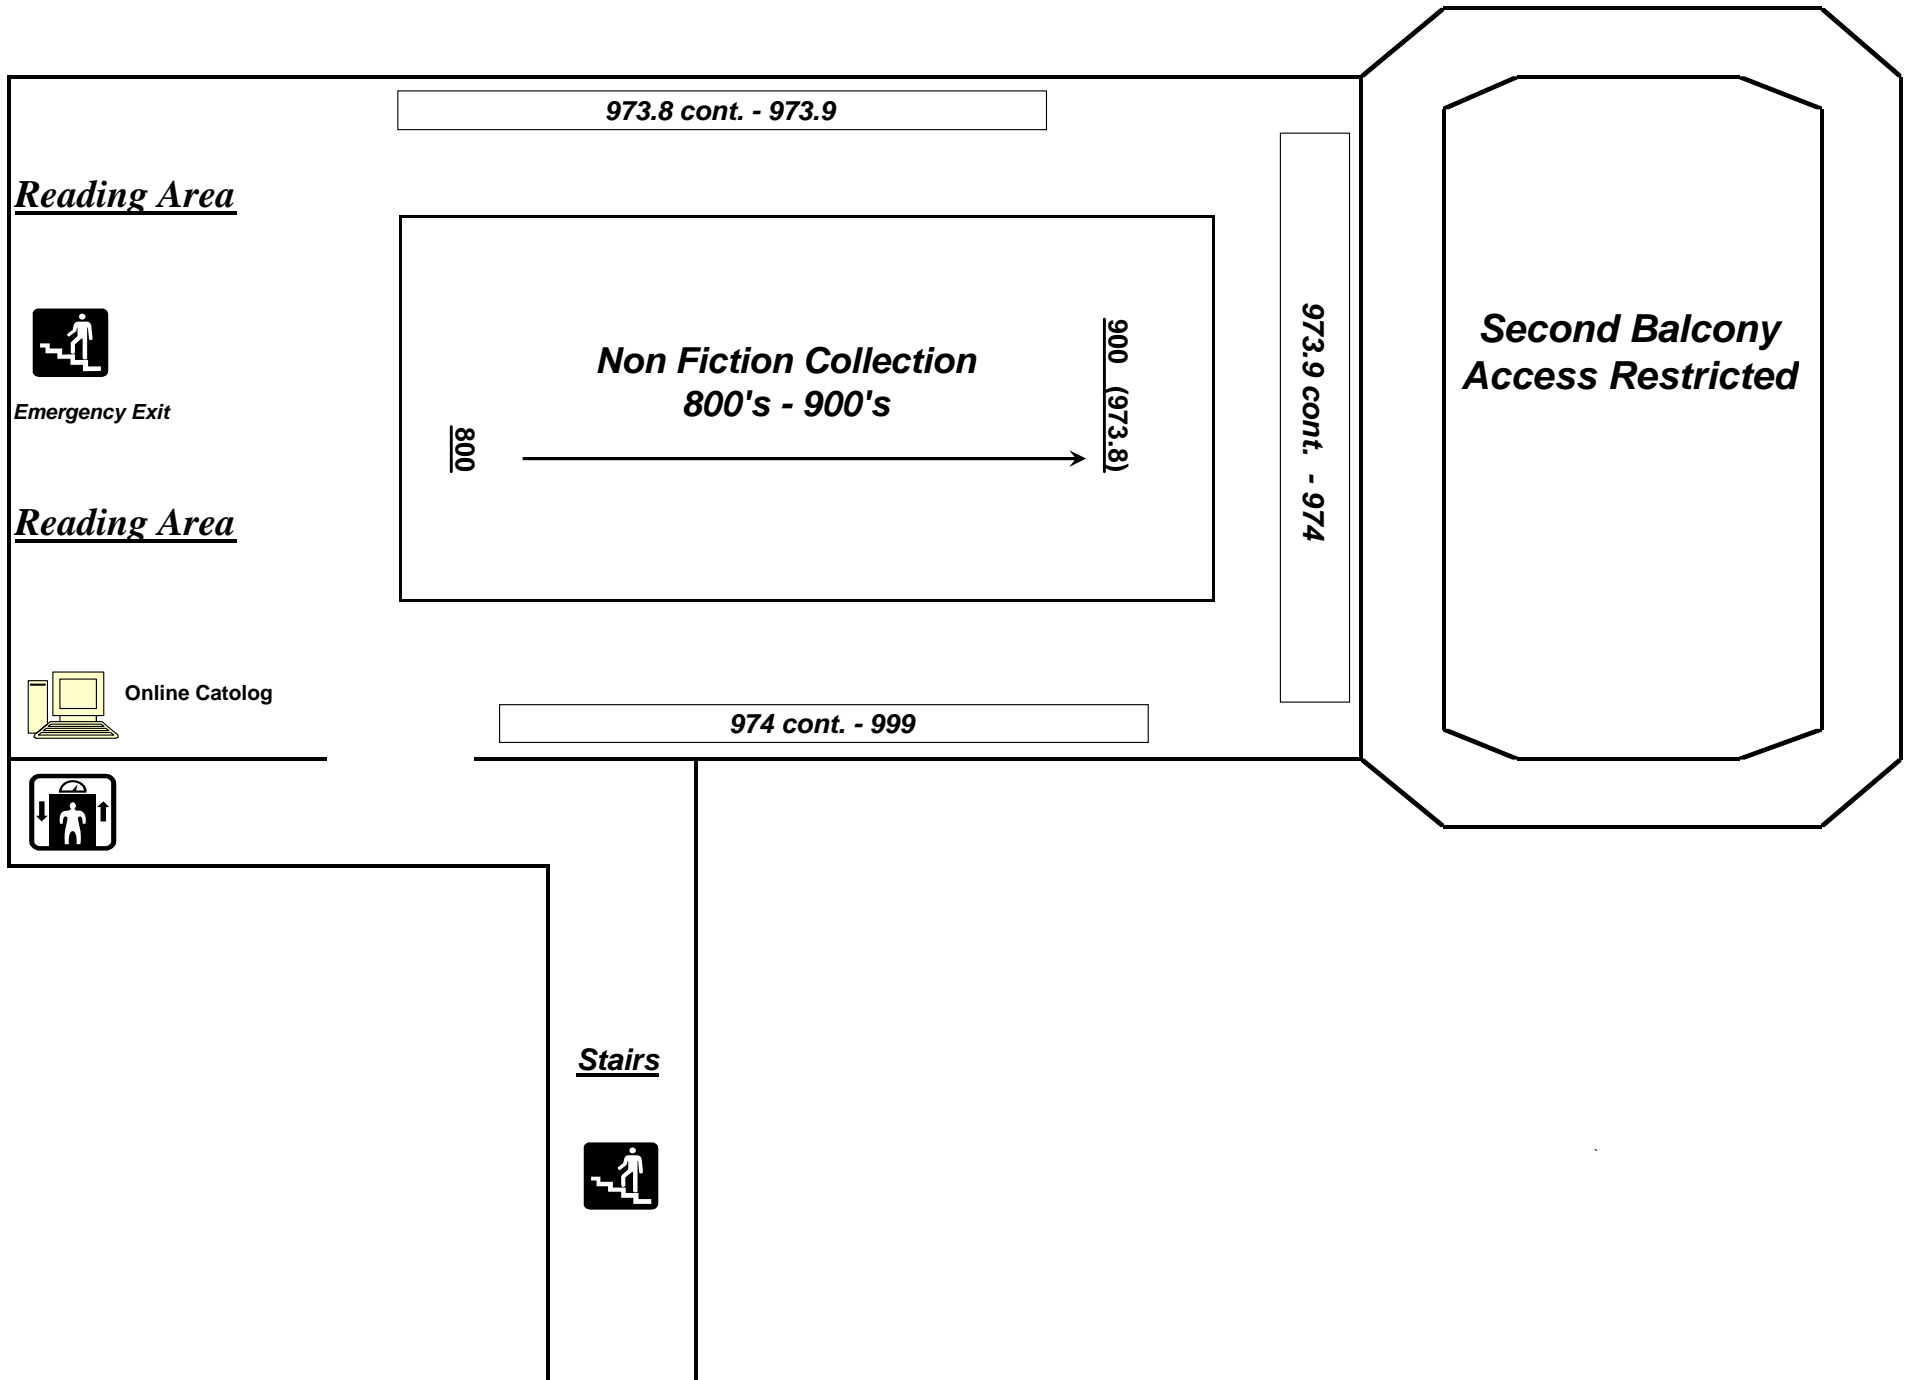

Concord Free Public Library - Floor Map - 1st Floor

Concord Free Public Library - Floor Map - 2nd Floor

Concord Free Public Library - Floor Map - Basement

Concord Free Public Library - Floor Map - 3rd Floor

973.8 cont. - 973.9

Reading Area

Emergency Exit

Reading Area

Online Catalog

974 cont. - 999

973.9 cont. - 974

**Second Balcony
Access Restricted**