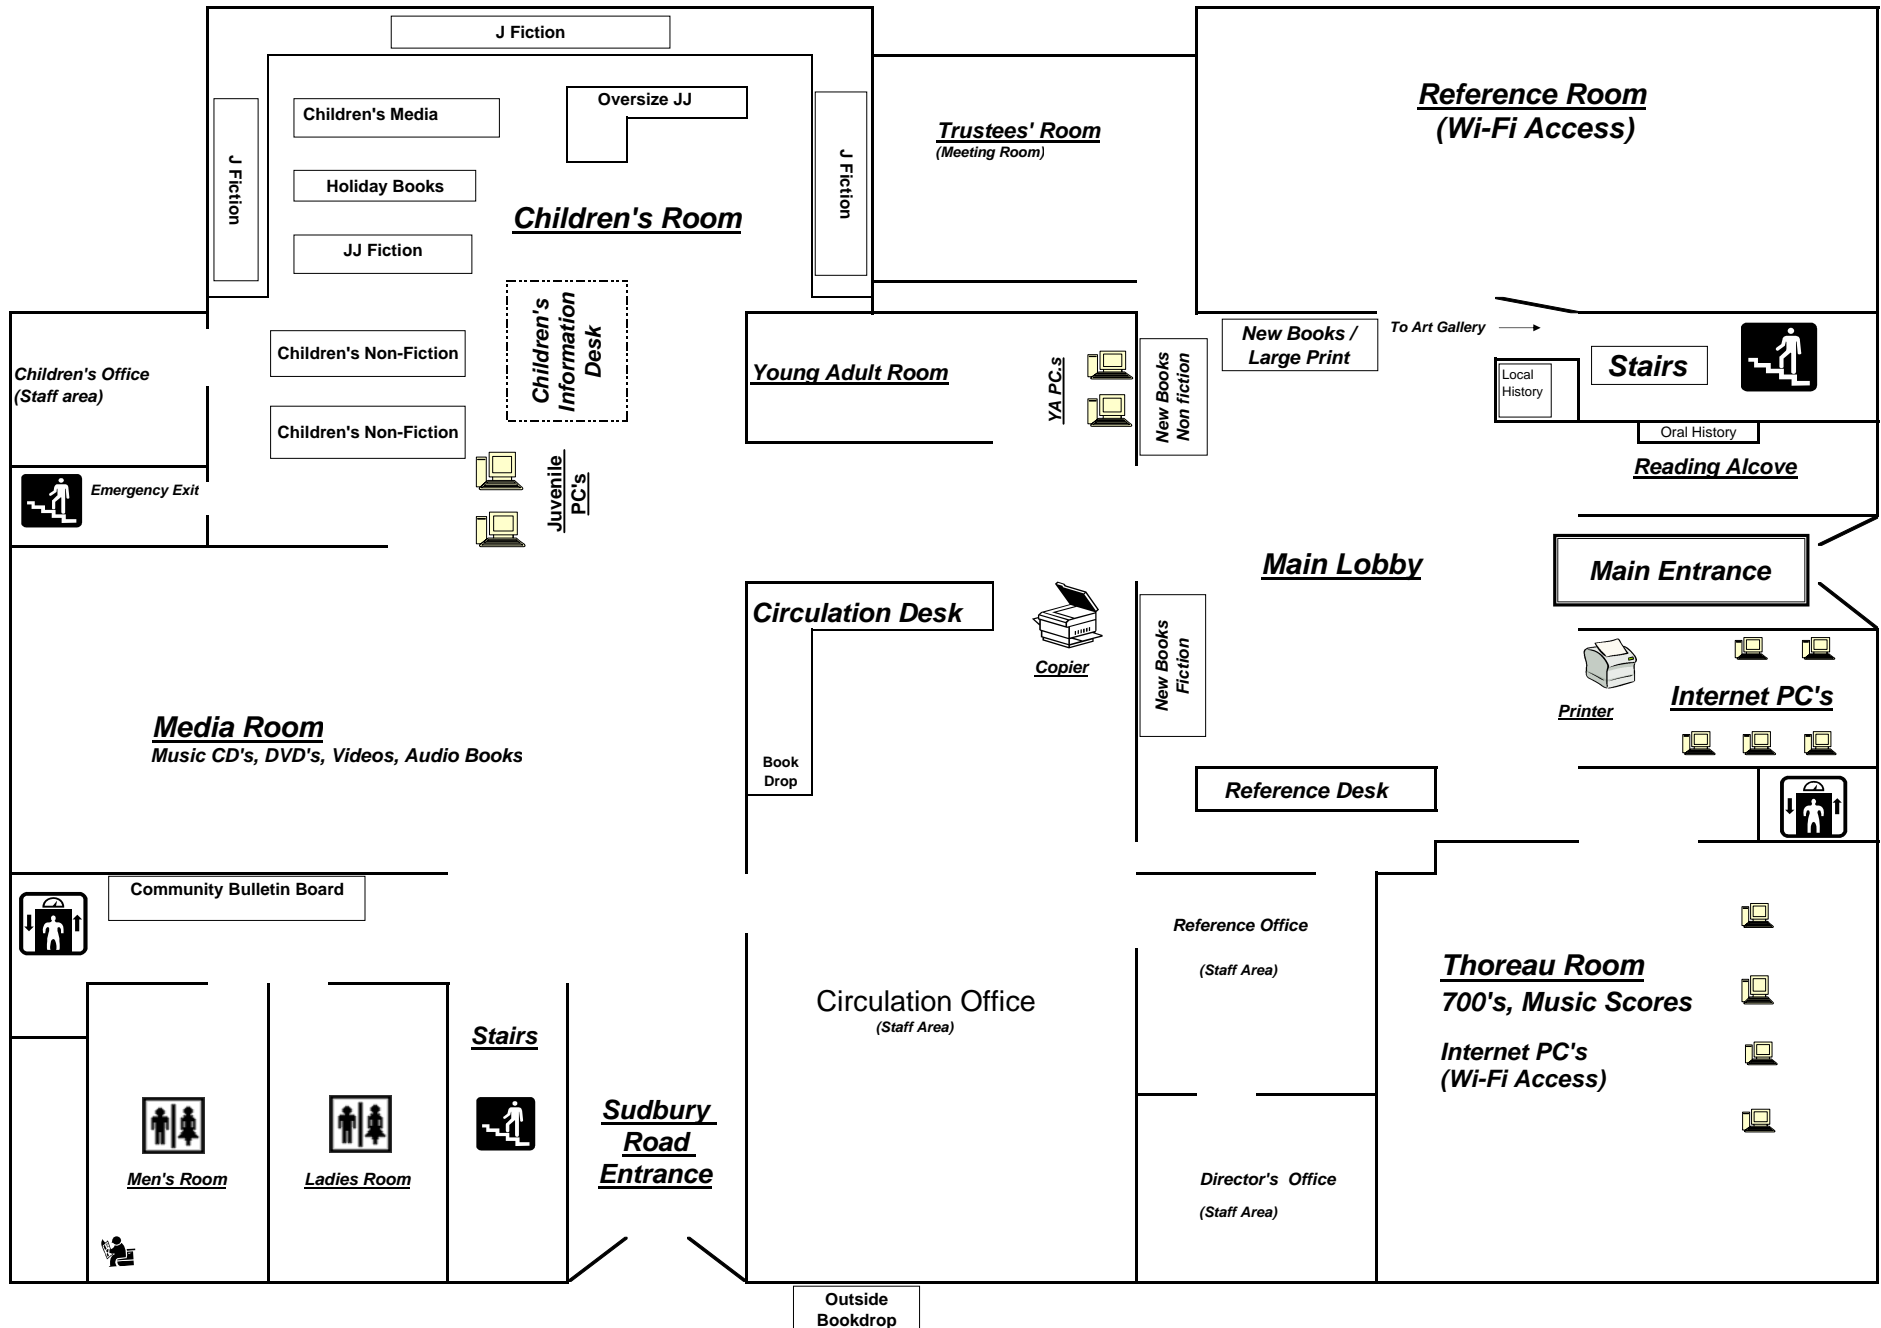

Concord Free Public Library - Floor Map - 1st Floor

Concord Free Public Library - Floor Map - 2nd Floor

Concord Free Public Library - Floor Map - Basement

Concord Free Public Library - Floor Map - 3rd Floor

973.8 cont. - 973.9

Reading Area

Emergency Exit

Reading Area

Online Catalog

974 cont. - 999

973.9 cont. - 974

**Second Balcony
Access Restricted**

Stairs